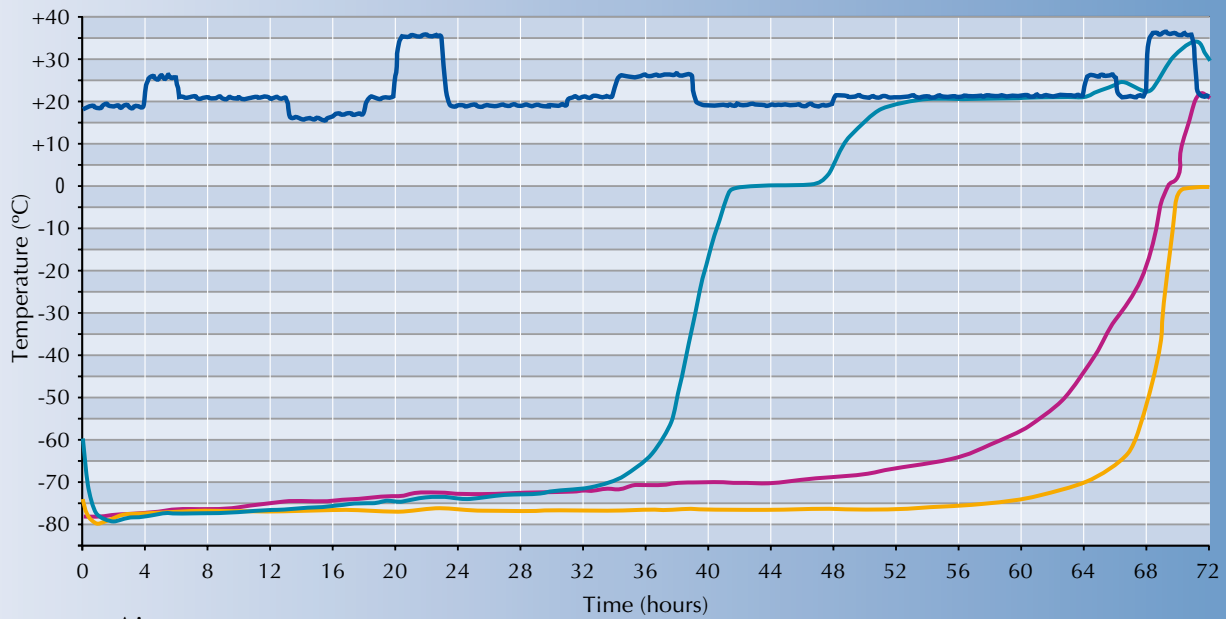

Silverbox™ Frozen Shippers

Express Distribution Summer Temperature Test Ramp

— Air

— Silverbox7.5-Frozen68 (containing 1 x 100ml bottle, with 6.2kg of dry ice)

— Silverbox14-Frozen68 (containing 2 x 80mm³ product cartons, with 8.5kg of dry ice)

— Silverbox3.7-Frozen40 (containing 1 x 50ml bottle, with 2.4kg of dry ice)

Silverbox0.4-Chilled36 Shipper

Express Distribution Summer Temperature Test Ramp

— Air

— Probed product in Silverbox0.4-Chilled36 (containing 2 x chilled 1kg "1000-1" gel packs, 3 x frozen 500g "500-1" gel packs and 1 x vaccine blister pack)