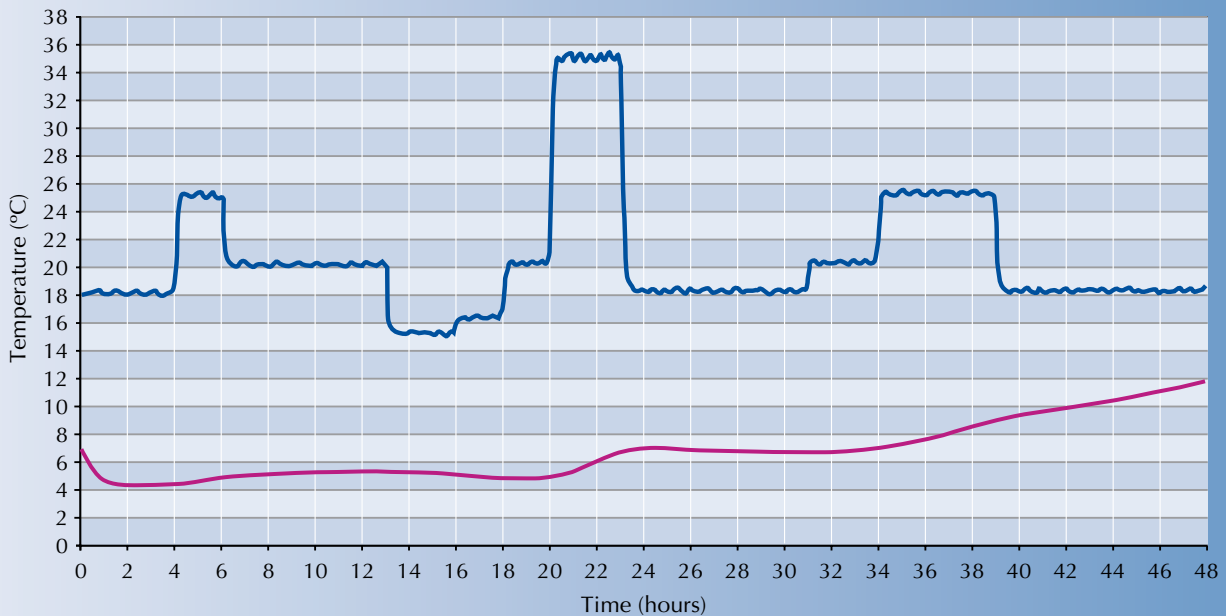

Silverbox™ Frozen Shippers

Express Distribution Summer Temperature Test Ramp

— Air

— Silverbox7.5-Frozen68 (containing 1 x 100ml bottle, with 6.2kg of dry ice)

— Silverbox14-Frozen68 (containing 2 x 80mm³ product cartons, with 8.5kg of dry ice)

— Silverbox3.7-Frozen40 (containing 1 x 50ml bottle, with 2.4kg of dry ice)

Silverbox0.4-Chilled36 Shipper

Express Distribution Summer Temperature Test Ramp

— Air

— Probed product in Silverbox0.4-Chilled36 (containing 2 x chilled 1kg "1000-1" gel packs, 3 x frozen 500g "500-1" gel packs and 1 x vaccine blister pack)